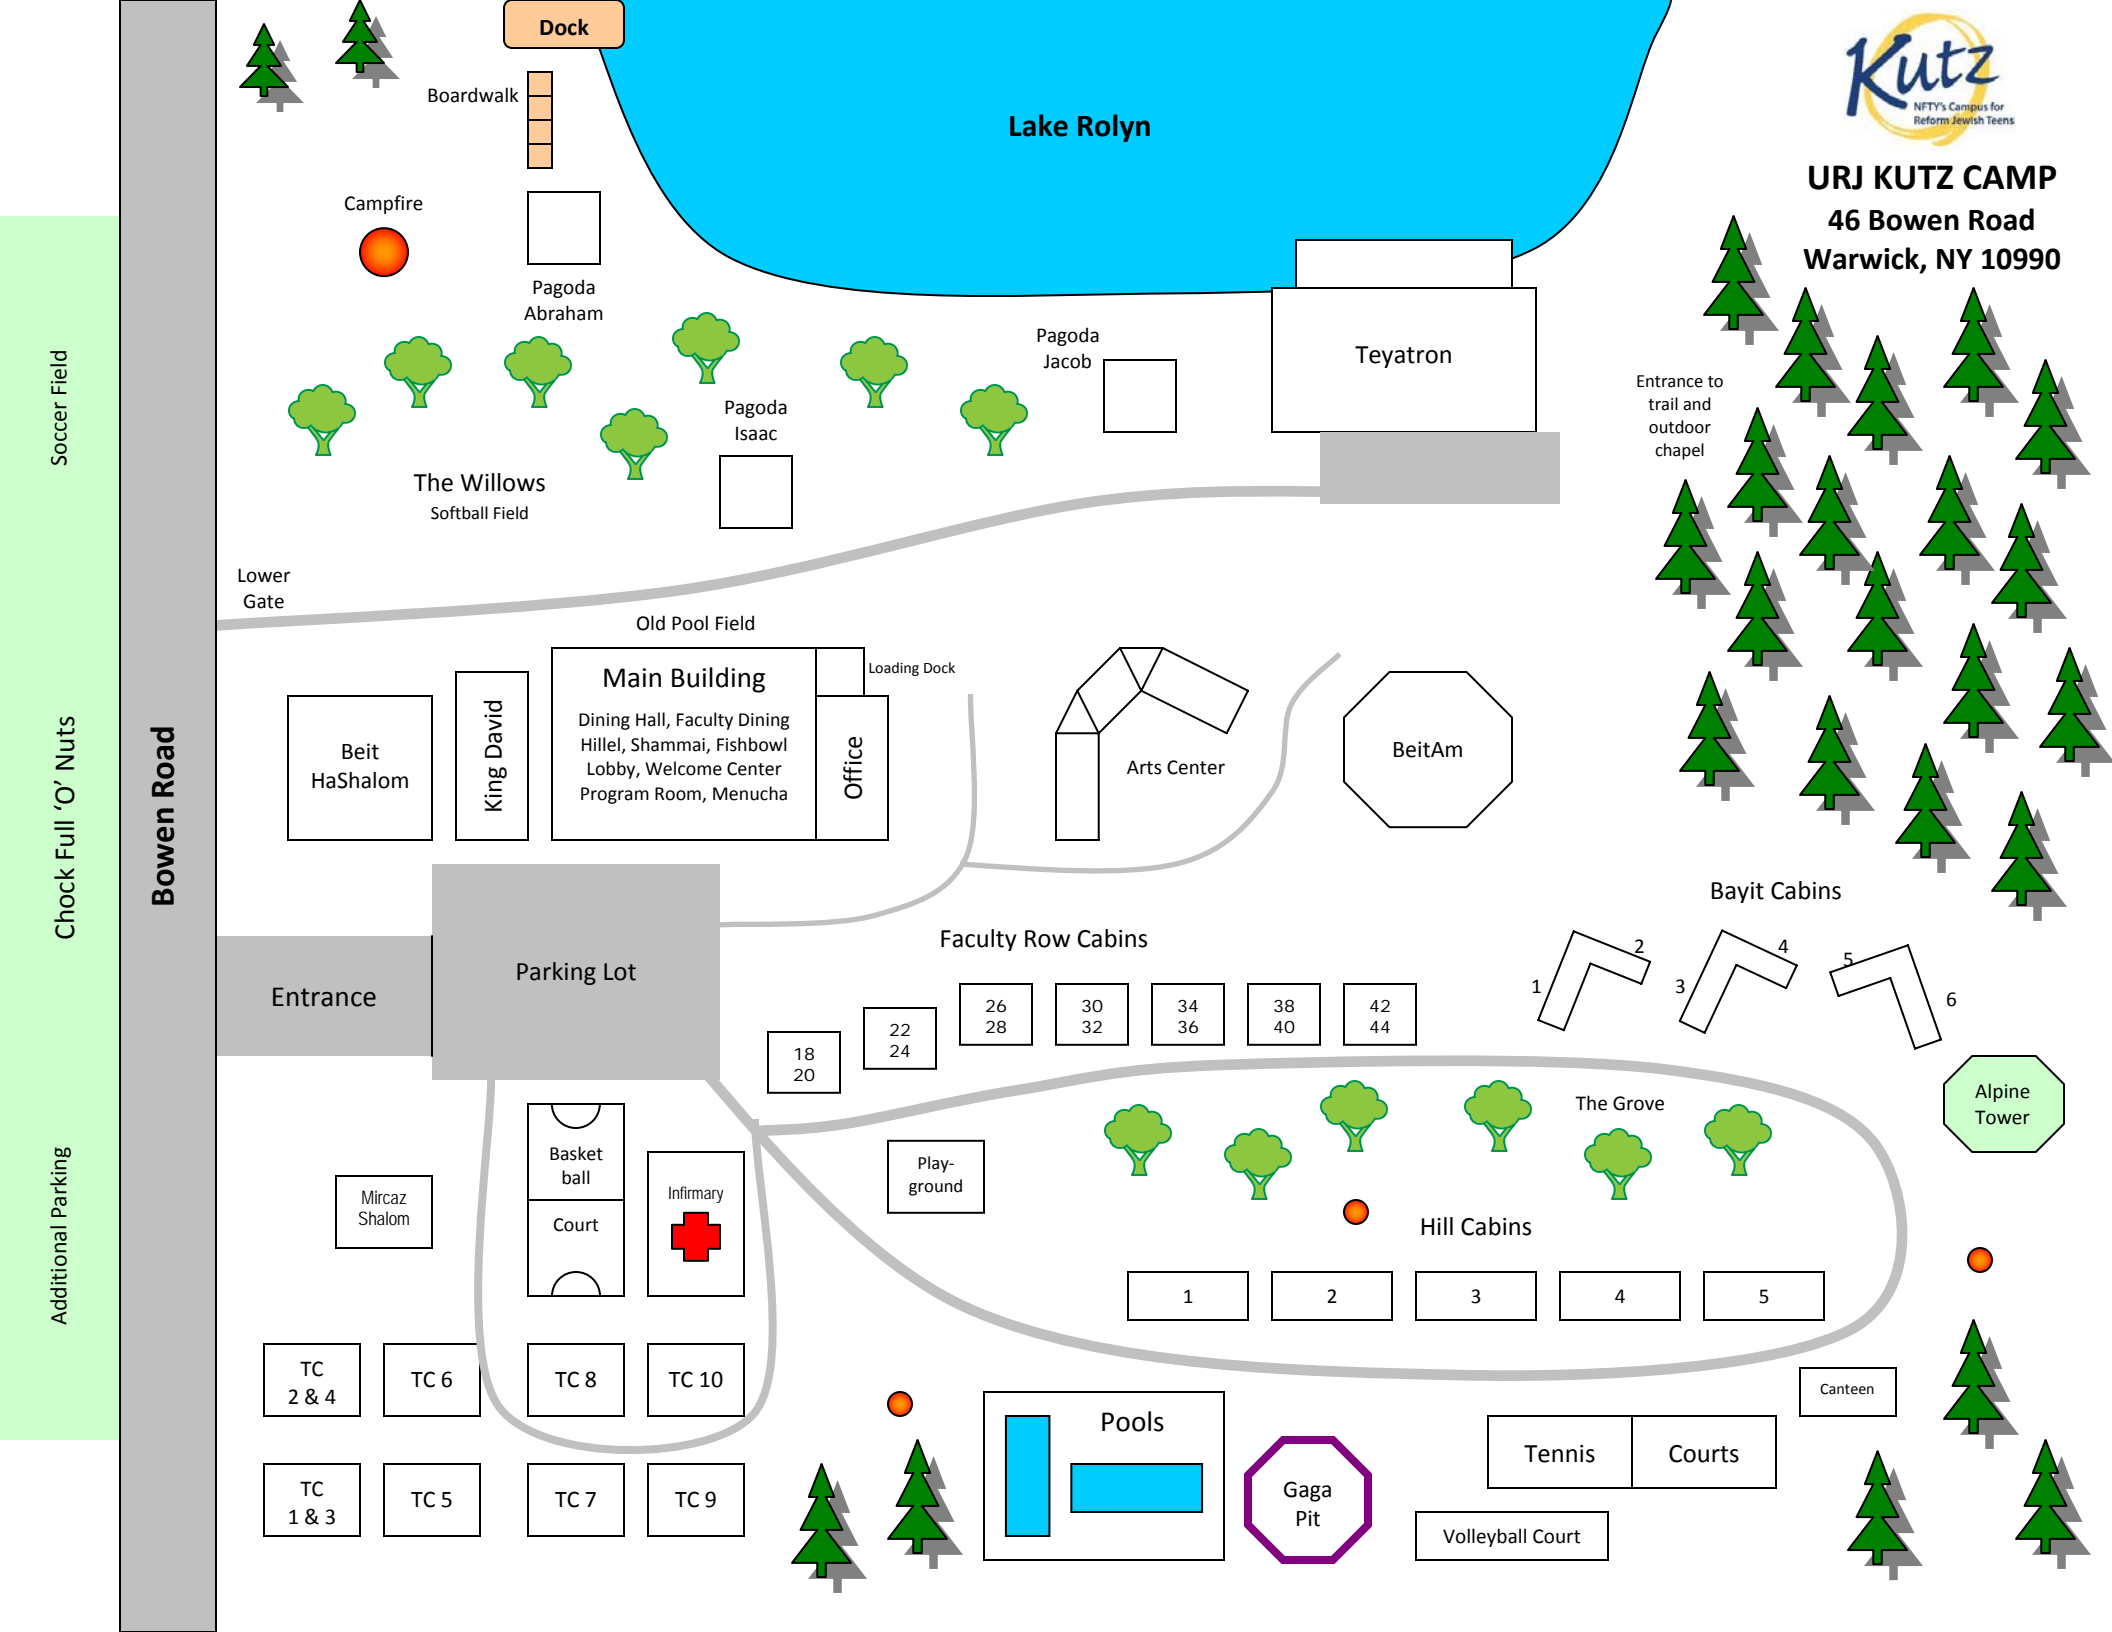

URJ KUTZ CAMP
46 Bowen Road
Warwick, NY 10990

Soccer Field

Chock Full 'O' Nuts

Additional Parking

Bowen Road

Lower Gate

Old Pool Field

Loading Dock

Beit
HaShalom

King David

Office

Arts Center

BeitAm

Entrance

Parking Lot

Faculty Row Cabins

- 18
  20
- 22
  24
- 26
  28
- 30
  32
- 34
  36
- 38
  40
- 42
  44

- 1
- 2
- 3
- 4
- 5
- 6

Bayit Cabins

Mircaz
Shalom

Basket
ball

Court

Infirmary

Play-
ground

The Grove

Hill Cabins

- 1
- 2
- 3
- 4
- 5

Alpine
Tower

TC
2 & 4

TC 6

TC 8

TC 10

TC
1 & 3

TC 5

TC 7

TC 9

Pools

Gaga
Pit

Tennis

Courts

Volleyball Court

Canteen